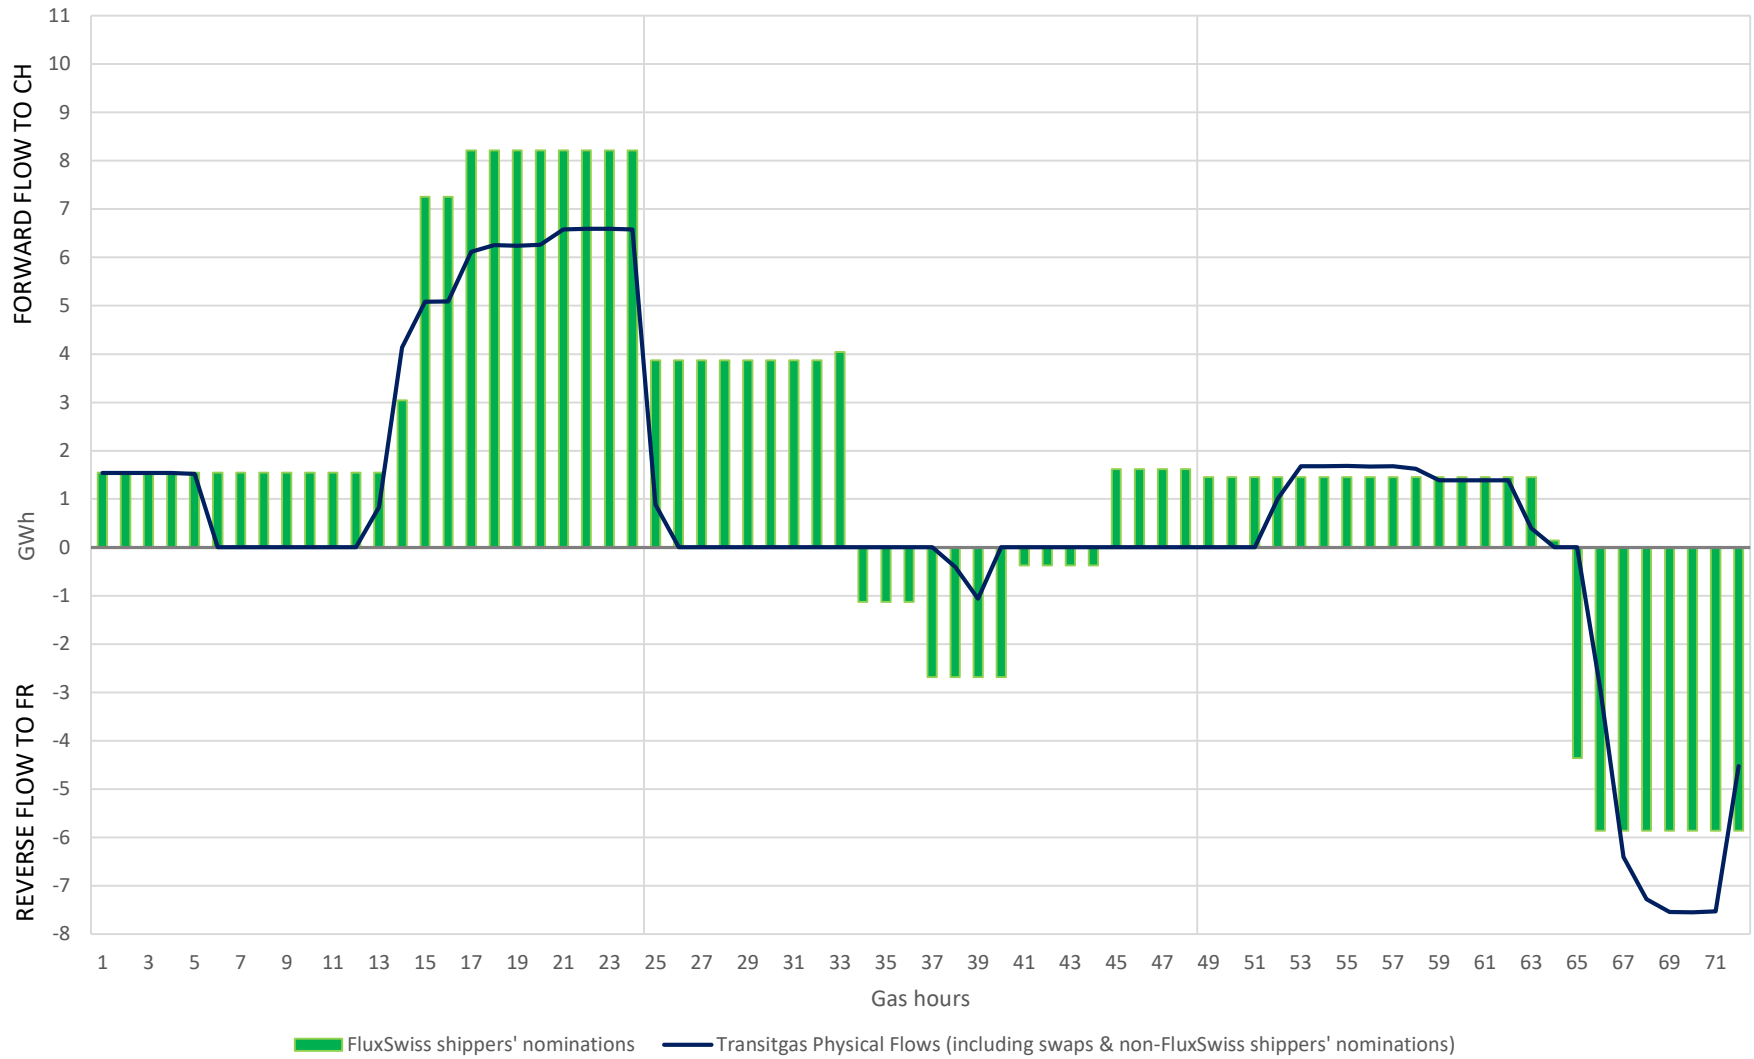

Oltingue - Gas Days Friday 01/10/21 to Sunday 03/10/21 (>0 = entry into CH; <0 = exit from CH)

Wallbach - Gas Days Friday 01/10/21 to Sunday 03/10/21 (>0 = entry into CH; <0 = exit from CH)

Passo Gries - Gas Days Friday 01/10/21 to Sunday 03/10/21 (>0 = entry into CH; <0 = exit from CH)