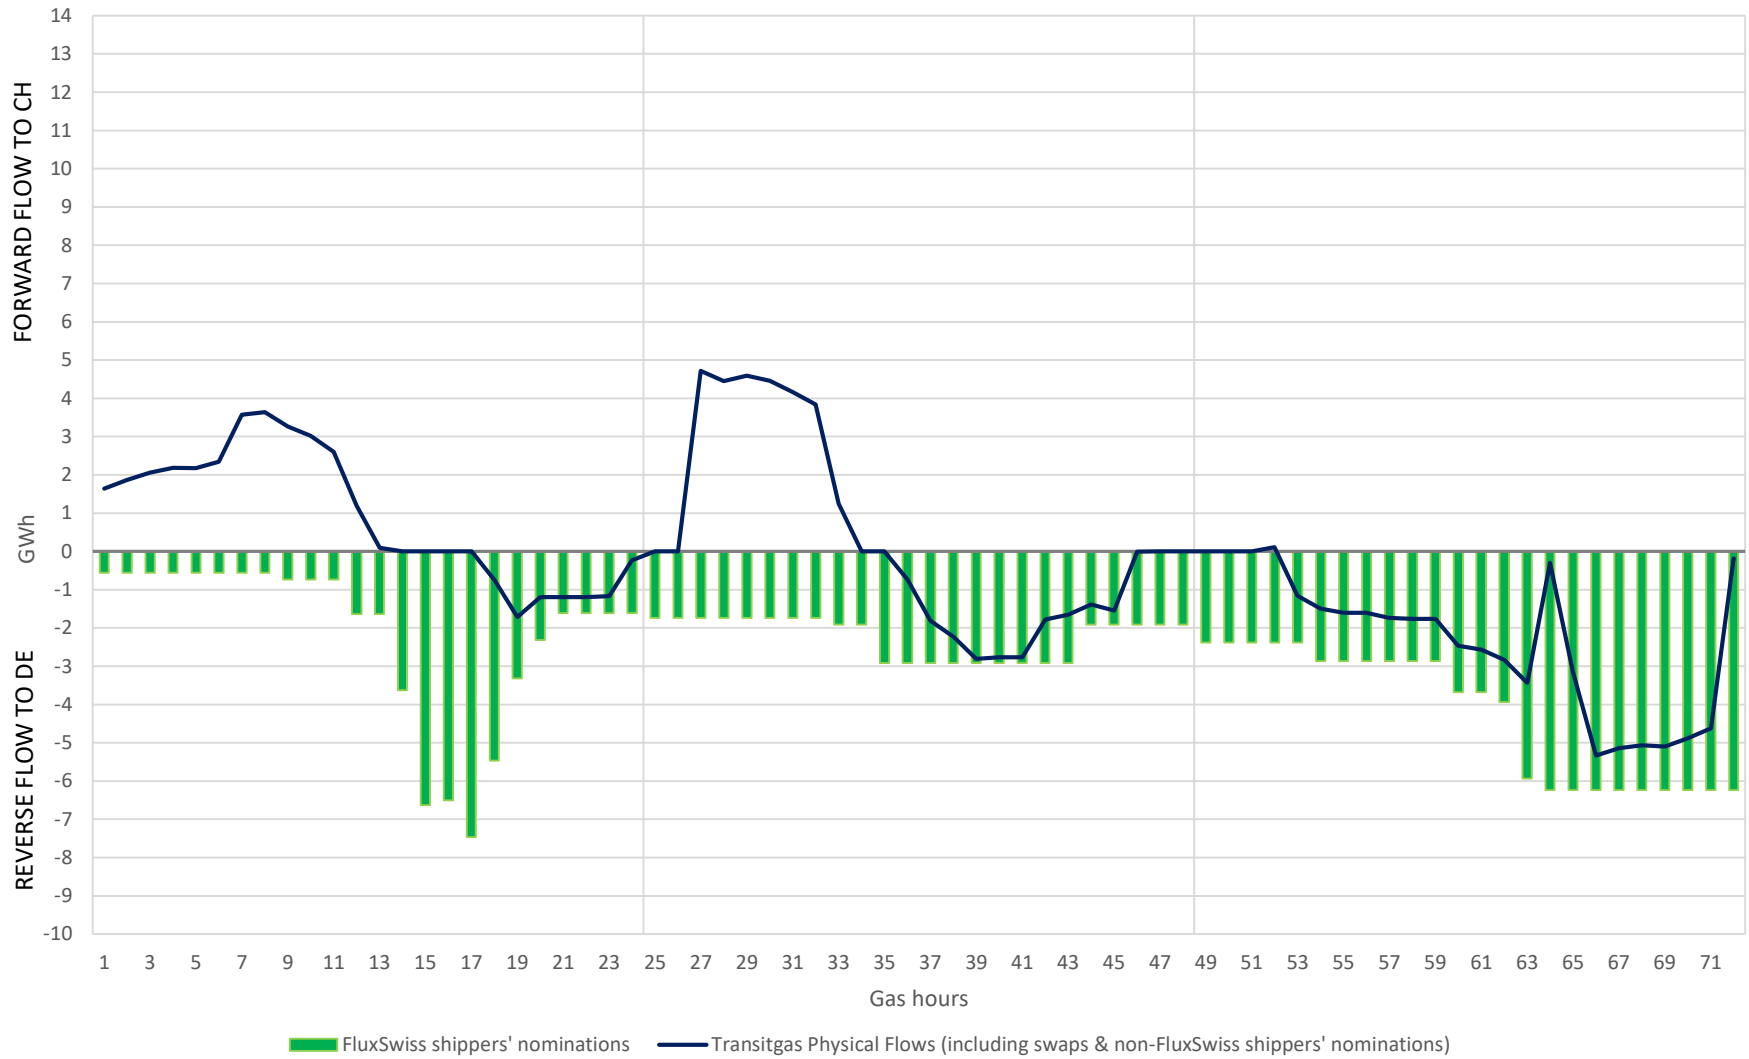

Oltingue - Gas Days Friday 01/10/21 to Sunday 03/10/21 (>0 = entry into CH; <0 = exit from CH)

Wallbach - Gas Days Friday 01/10/21 to Sunday 03/10/21 (>0 = entry into CH; <0 = exit from CH)

Passo Gries - Gas Days Friday 01/10/21 to Sunday 03/10/21 (>0 = entry into CH; <0 = exit from CH)