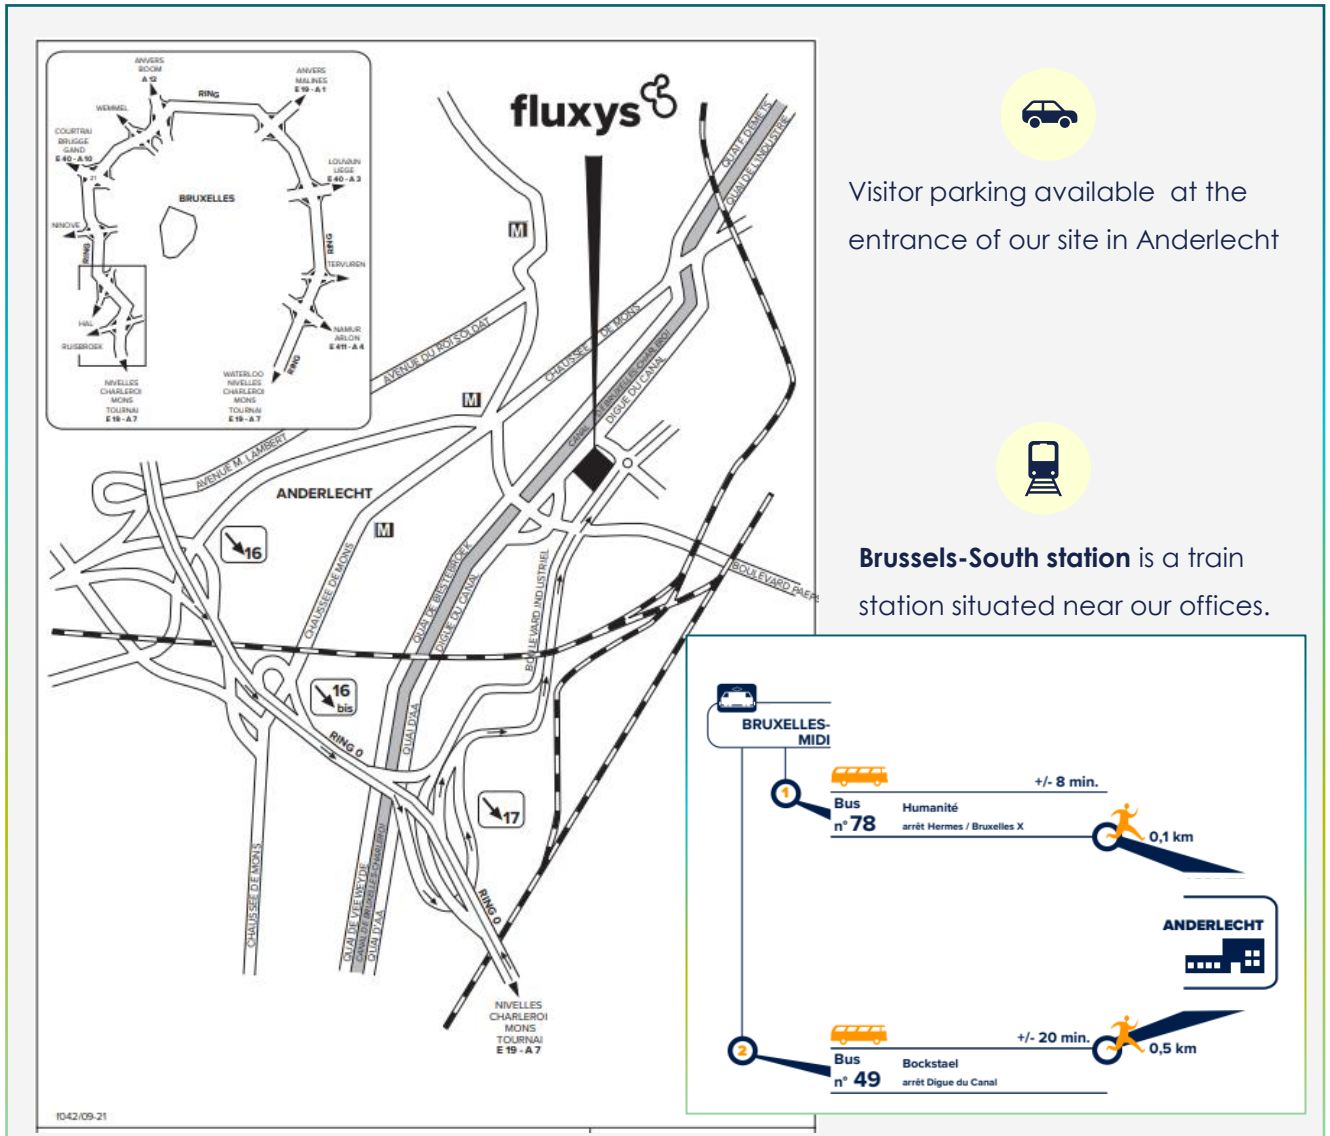

Fluxys has moved to  
new temporary office location "Anderlecht"  
to allow a full renovation of our current headquarters.

Our new address is **Boulevard Industriel, 17, 1070, Anderlecht**

Visitor parking available at the entrance of our site in Anderlecht

**Brussels-South station** is a train station situated near our offices.

### Main entrance

Enter the building through its **main entrance** :  
**Boulevard Industriel, 17, 1070, Anderlecht.**